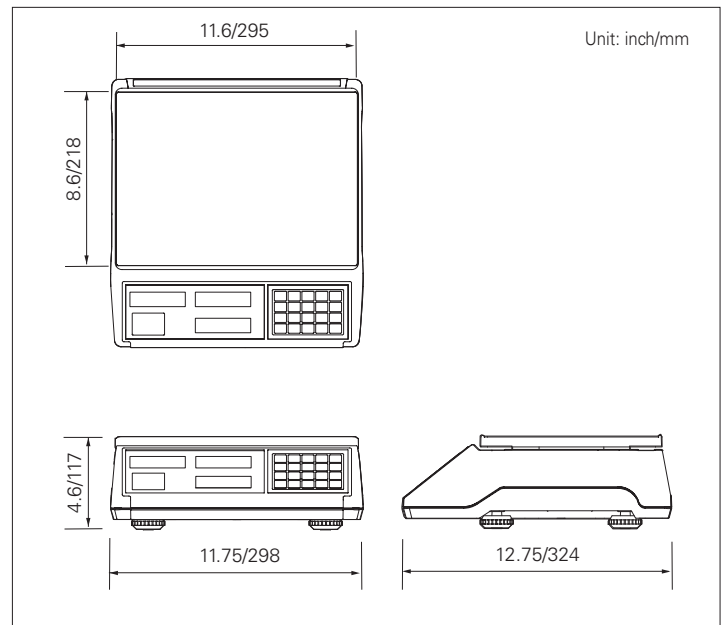

ER Jr | Price Computing Scale

TOTAL WEIGHING SOLUTION™

SPECIFICATIONS

Capacity & Resolution	lb	30 lb - Dual Range 0 - 15 x 0.005 lbs / 15-30 x 0.01lbs
	kg	15 kg - Dual Range 0-6 x 0.002 kg / 6-15 x 0.005 kg
Display Digit	5/6/6 (Weight/Unit Price/Total Price)	
Display Type	LCD	
Operating Temp.	-10° C ~ 40° C / 14° F ~ 104° F	
Power	12V DC Adapter	
	Rechargeable Battery (6V, 3.6Ah)	
Battery Life	Approx. 200 Hours LCD (no backlight)	
Platter Size	11.6 (W) x 8.6 (D)	
Dimensions	11.75 (W) x 12.75 (D) x 4.6 (H)	
Product Weight	9.9 lbs/4.5 kg	
Approvals	NTEP COC#: 10-090	

FEATURES

- 30 lb capacity - dual range
- 3 direct PLU's
- Dual range technology for better accuracy
- AC or battery operated
- Soft touch tactile switch
- LCD display with backlight
- Lb/kg switchable
- Rechargeable battery
- Legal for trade - COC #10-090

Applications

- Candy stores
- Delicatessens
- Farmer's markets

DIMENSIONS

99 Murray Hill Parkway
East Rutherford, NJ 07073
TEL: (201) 933-9002
FAX: (201) 933-9025
<http://www.cas-usa.com>

Specifications are subject to change for improvement without prior notice.