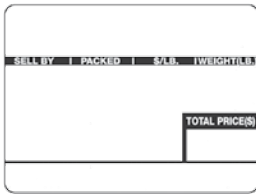

Ishida Astra Standard Label Formats

**Titles on labels are pre-printed
(SELL BY, PACKED ON, $ LB., NET WT, TOTAL PRICE)**

Maximum description text per label

Formats 1-5	1 title line + 2 ingredient lines
Format 6	1 title line + 6 ingredient lines
Format 7	1 title line + 17 ingredient lines
Format 8	1 title line + 6 ingredient lines

Format 1 47732