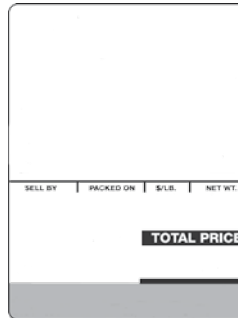

Format 3 47743