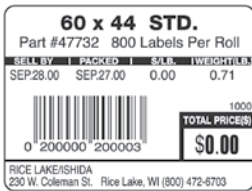

Ishida Astra Standard Label Formats

**Titles on labels are pre-printed
(SELL BY, PACKED ON, $ LB., NET WT, TOTAL PRICE)**

Maximum description text per label

Formats 1-5	1 title line + 2 ingredient lines
Format 6	1 title line + 6 ingredient lines
Format 7	1 title line + 17 ingredient lines
Format 8	1 title line + 6 ingredient lines

Format 1 47732

Example

Format 2 47733

Example

Format 3 47743

Example

* Safe Handling information printed by scale

Format 4 47736

Example

Format 5 47762

Example

Format 6 47735

Example

Format 7 47743

Example

Format 8 47745

Example