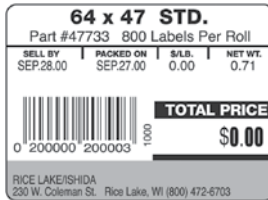

Ishida Astra Standard Label Formats

**Titles on labels are pre-printed
(SELL BY, PACKED ON, $ LB., NET WT, TOTAL PRICE)**

Maximum description text per label

Formats 1-5	1 title line + 2 ingredient lines
Format 6	1 title line + 6 ingredient lines
Format 7	1 title line + 17 ingredient lines
Format 8	1 title line + 6 ingredient lines

Format 1 47732

Example

Format 2 47733

Example

Format 3 47743

Example

* Safe Handling information printed by scale

Format 4 47736

Example

Format 5 47762

Example

Format 6 47735

Example

Format 7 47743

Example

Format 8 47745

Example