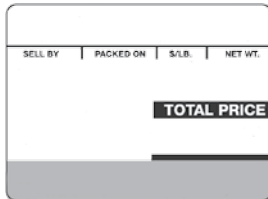

Format 2 47733