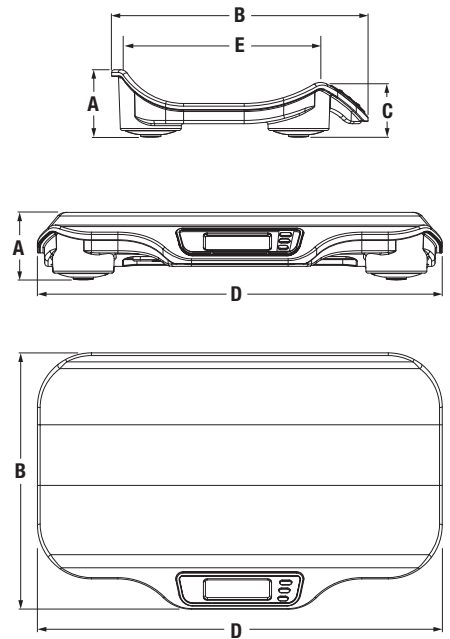

Rice Lake VS-10

Model Rice Lake VS-10

Specifications

Capacity:

44 lb x 0.5 oz (20 kg x 10 g)

Power:

Four AA alkaline batteries (included) or AC adaptor (included)

Battery Type:

Four AA alkaline (included)

Approvals:

AC adaptor: cULus

Warranty:

Two-year limited warranty

Standard Features

- Large 1 in LCD display
- Unit of measure locking
- Recall function to view last weight
- Automatic shut-off for long battery life
- Built-in measuring tape 0-22.5 in (0-57 cm)
- Optional carrying case

Part Number/Price

Part #	Model #	Capacity	Price
204394	Rice Lake VS-10	44 lb x 0.5 oz (20 kg x 10 g), includes 120 VAC adaptor	Consult

Shipping Weight

Part #	Model #	L (in)	W (in)	H (in)	Package Wgt. (lb)	Dim Wgt. (lb)	Shipping Wgt. (lb)
204394	Rice Lake VS-10	28	18	6	8	22	22

Dimensions

	Inches	Centimeters
A	3.9	10.03
B	15.0	38.0
C	3.1	7.93
D	23.6	60.0
E	11	27.9